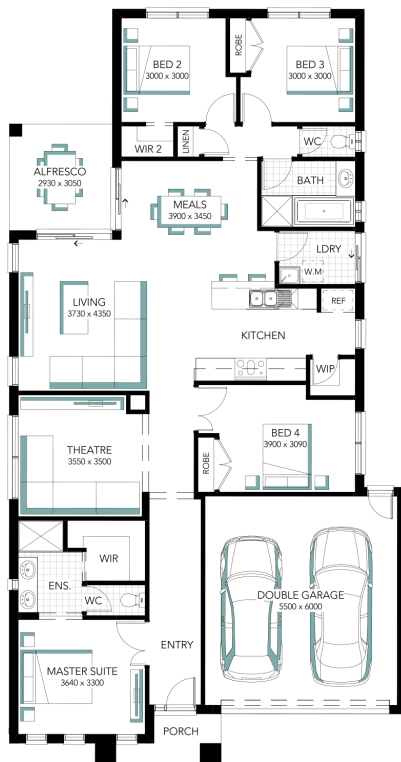

Ashgrove 23

ADDRESS	LOT WIDTH	LOT SIZE	HOUSE SIZE
Lot 628 Riverboat Drive, Murray Park Estate	14.00	663.10 m ²	208.68 m ²

Your Inclusions

Gavan Schultz

0417125724
gavan.schultz@davissandershomes.com.au